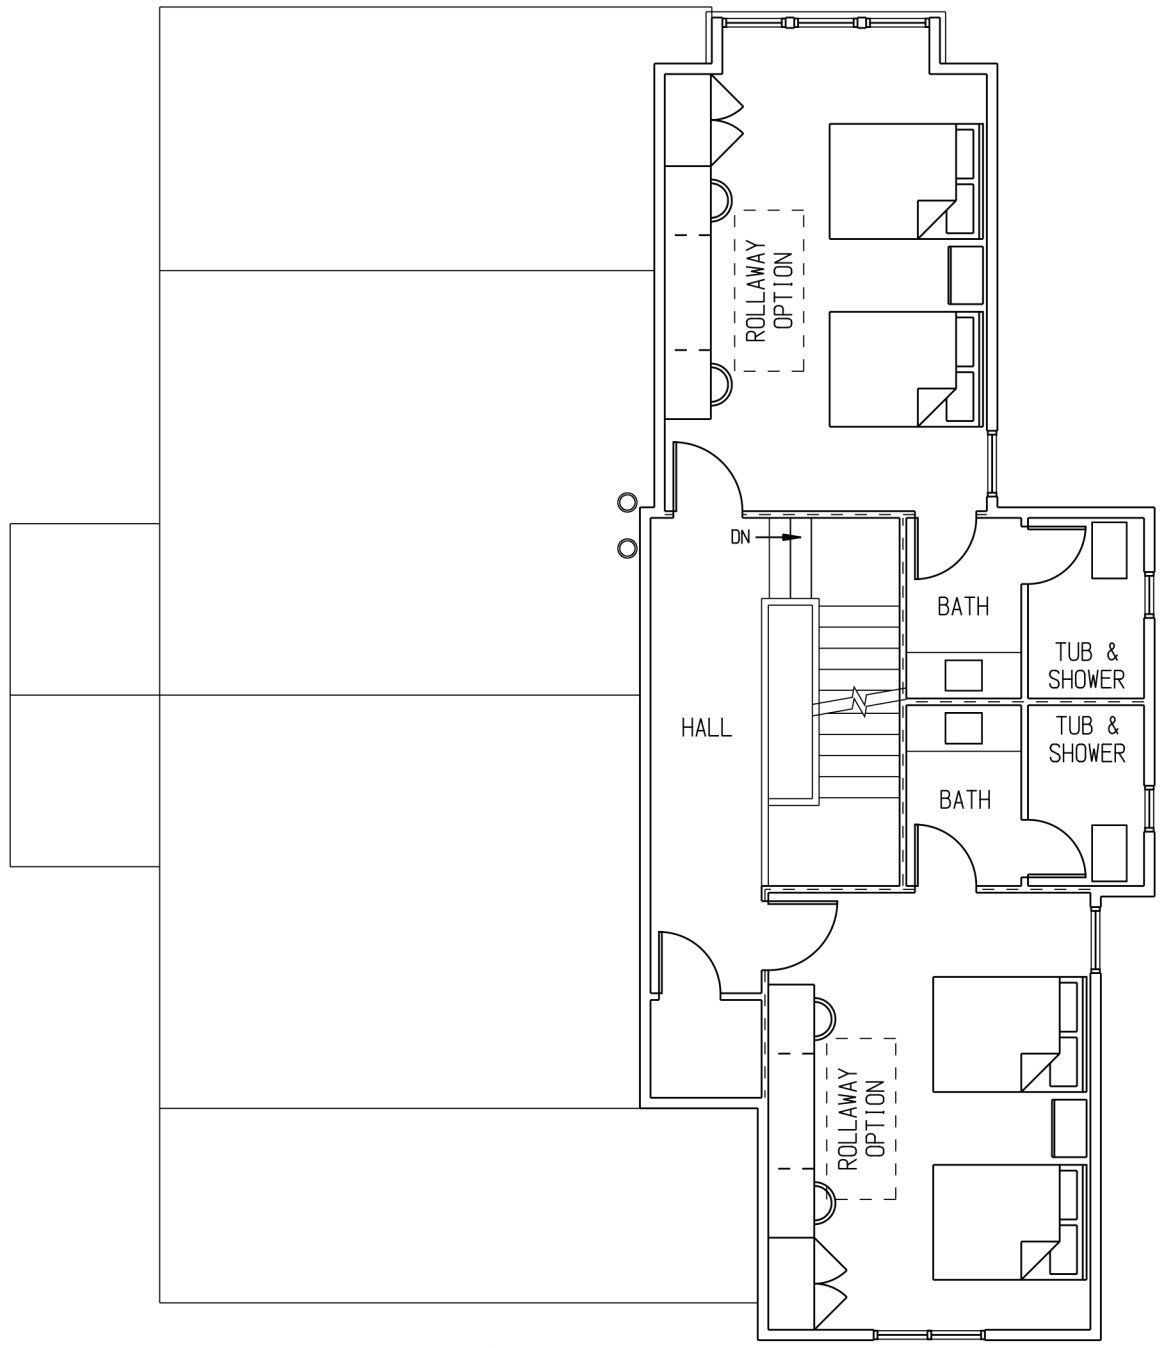

PORCH

ROLLAWAY
OPTION

LIVING
AREA

CL.

BATH

TUB &
SHOWER

BAR

TUB &
SHOWER

BATH

DN

DINING
AREA

KITCHEN

CL.

ROLLAWAY
OPTION

DN

PORCH

4 BEDROOM VILLAS #1 & #3 LOWER LEVEL

5 BEDROOM VILLA #2 MAIN LEVEL

5 BEDROOM VILLA #2 LOWER LEVEL

5 BEDROOM VILLA #2 UPPER LEVEL